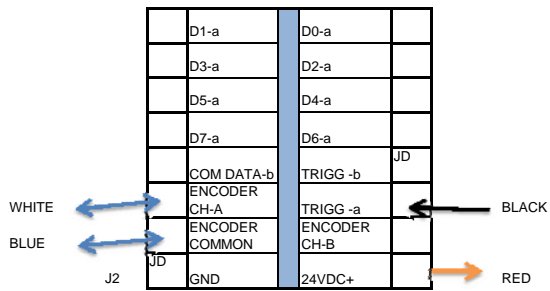

9232 INDUSTRIAL INTERFACE CONNECTIONS

WIRE COLORS

RED	PRINT
BLACK	
BROWN	INVERSE MESSAGE
GREEN	
GRAY	COUNTER INCREMENT
PURPLE	
PINK	COUNTER RESET
YELLOW	
WHITE	ENCODER +
BLUE	ENCODER -

IMPORTANT!!!!

DO NOT REVERSE POLARITY ON THESE CONNECTIONS
 PERMANENT DAMAGE WILL RESULT AS THEY ARE OPTOCOUPLEDERS NOT DRY CONTACT RELAYS