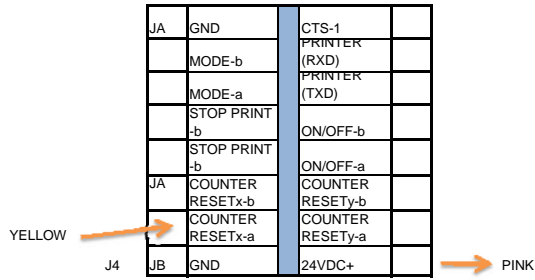

9232 INDUSTRIAL INTERFACE CONNECTIONS

WIRE COLORS

RED	PRINT
BLACK	
BROWN	INVERSE MESSAGE
GREEN	
GRAY	COUNTER INCREMENT
PURPLE	
PINK	COUNTER RESET
YELLOW	
WHITE	ENCODER +
BLUE	ENCODER -

IMPORTANT!!!!

DO NOT REVERSE POLARITY ON THESE CONNECTIONS
 PERMANENT DAMAGE WILL RESULT AS THEY ARE OPTOCOUPLEDERS NOT DRY CONTACT RELAYS