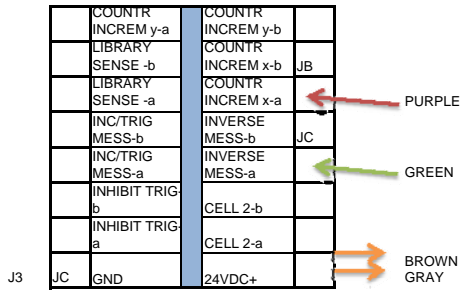

9232 INDUSTRIAL INTERFACE CONNECTIONS

WIRE COLORS

RED	PRINT
BLACK	
BROWN	INVERSE MESSAGE
GREEN	
GRAY	COUNTER INCREMENT
PURPLE	
PINK	COUNTER RESET
YELLOW	
WHITE	ENCODER +
BLUE	ENCODER -

IMPORTANT!!!!

DO NOT REVERSE POLARITY ON THESE CONNECTIONS
 PERMANENT DAMAGE WILL RESULT AS THEY ARE OPTOCOUPLEDERS NOT DRY CONTACT RELAYS