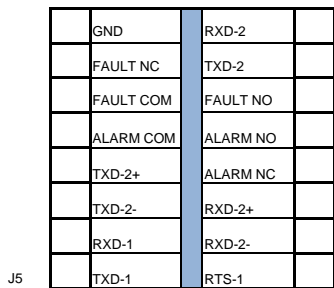

9232 INDUSTRIAL INTERFACE CONNECTIONS

WIRE COLORS

RED	PRINT
BLACK	
BROWN	INVERSE MESSAGE
GREEN	
GRAY	COUNTER INCREMENT
PURPLE	
PINK	COUNTER RESET
YELLOW	
WHITE	ENCODER +
BLUE	ENCODER -

IMPORTANT!!!!

DO NOT REVERSE POLARITY ON THESE CONNECTIONS
 PERMANENT DAMAGE WILL RESULT AS THEY ARE OPTOCOUPLEDERS NOT DRY CONTACT RELAYS