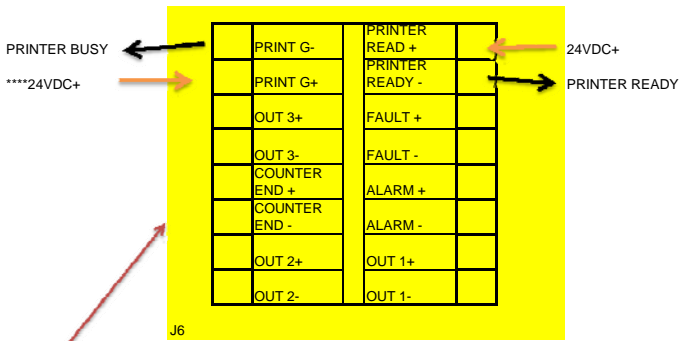

9232 INDUSTRIAL INTERFACE CONNECTIONS

WIRE COLORS

RED	PRINT
BLACK	
BROWN	INVERSE MESSAGE
GREEN	
GRAY	COUNTER INCREMENT
PURPLE	
PINK	COUNTER RESET
YELLOW	
WHITE	ENCODER +
BLUE	ENCODER -

IMPORTANT!!!!

DO NOT REVERSE POLARITY ON THESE CONNECTIONS
 PERMANENT DAMAGE WILL RESULT AS THEY ARE OPTOCOUPLEDERS NOT DRY CONTACT RELAYS